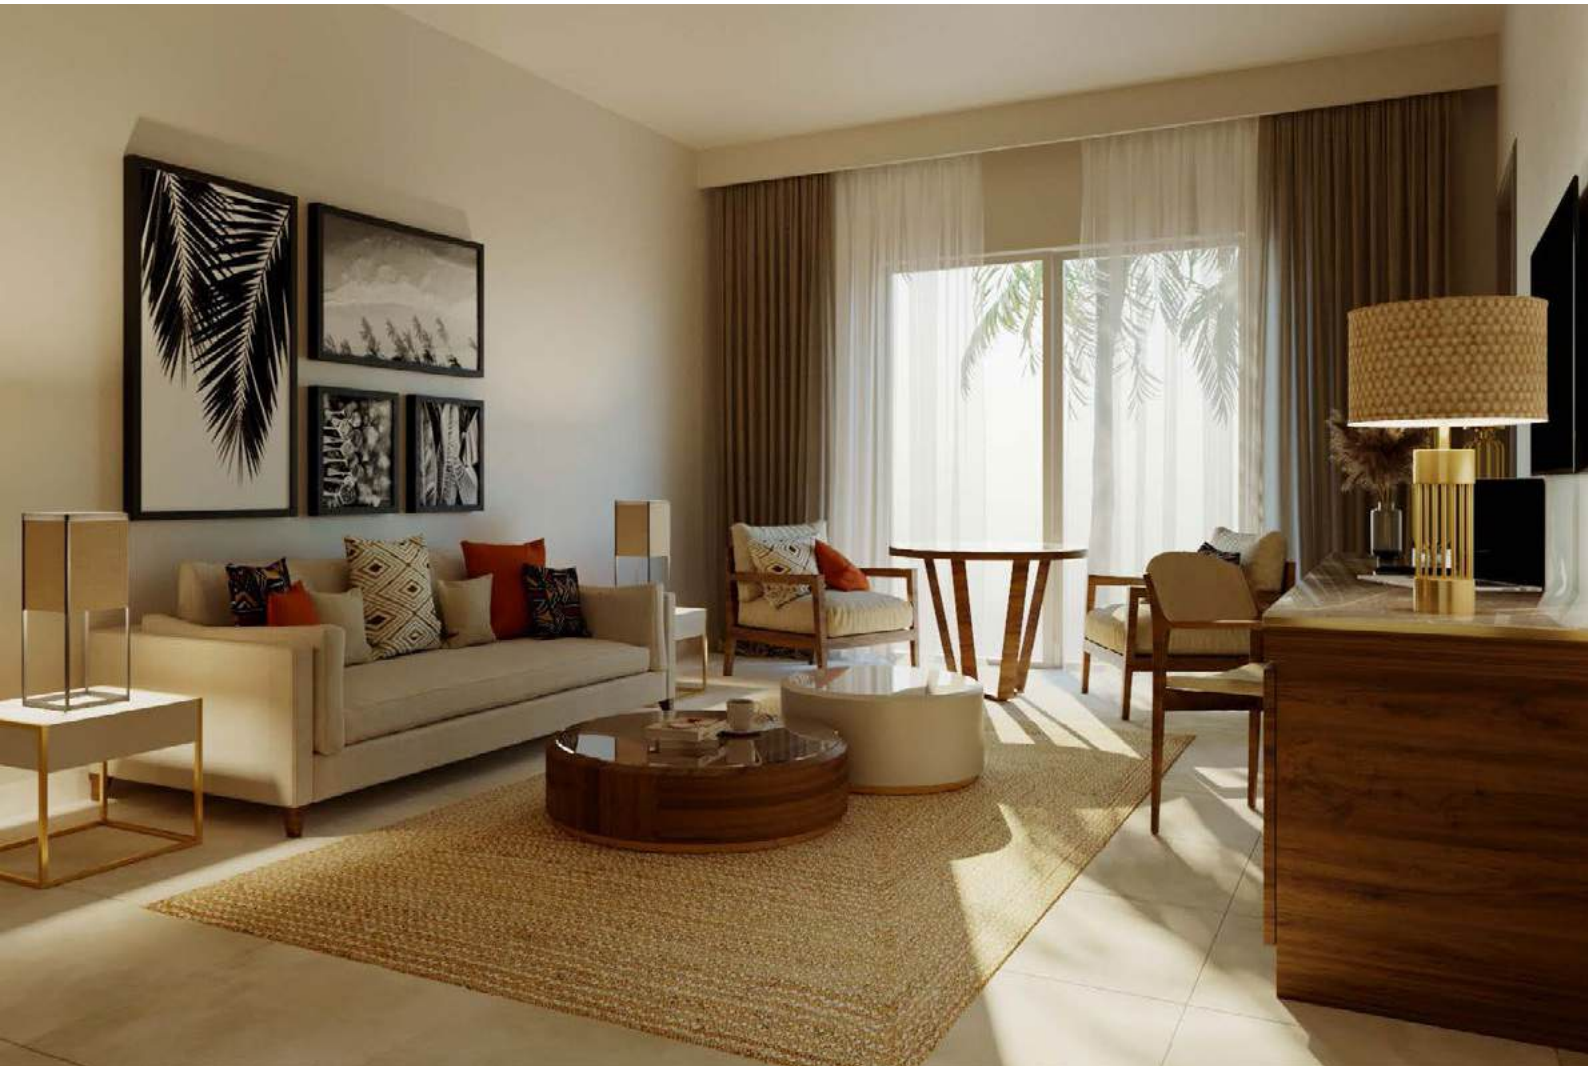

DIAMONDS
BIJOUX
*****L

Suite