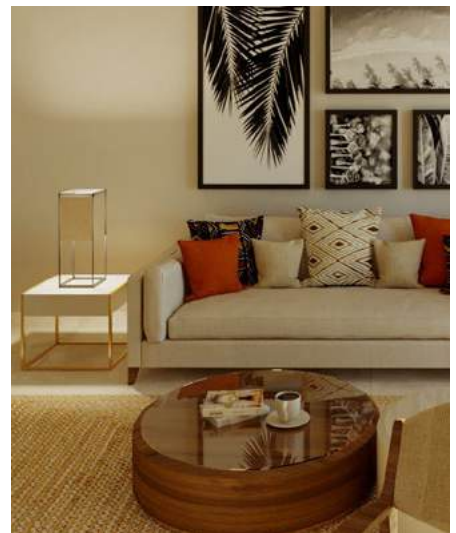

DIAMONDS
BIJOUX
*****L