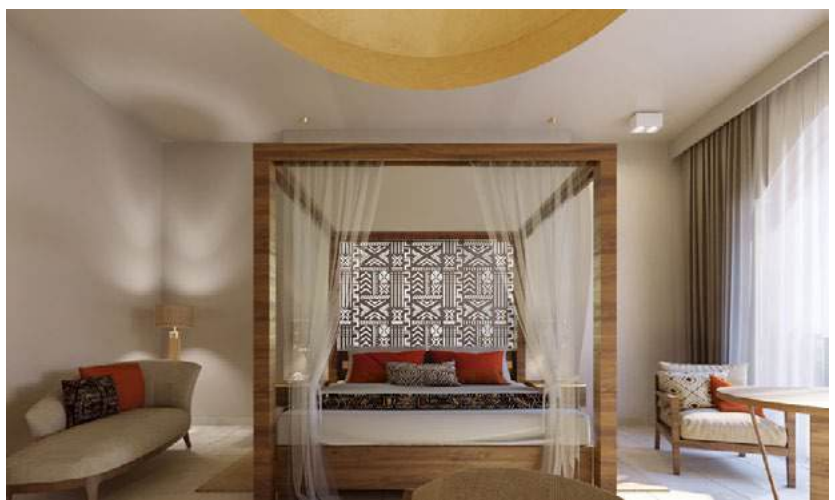

DIAMONDS
BIJOUX
*****L

RECEPTION

The spacious reception area is a harmonious blend of traditional and modern design where our dedicated staff ensure a seamless check in and personalized welcome to this lifestyle resort.

ROOMS & VILLAS

DIAMONDS
BIJOUX
*****L

TWO
BEDROOM
POOL VILLA

1. Entrance
2. Living Room
3. Luggage Rack Area
4. Master's Bedroom
5. Walk-in Cabinet
6. Bathroom
7. Outdoor Shower
8. Luggage rack Area
9. Bedroom
10. Walk-in Cabinet
11. Bathroom
12. Outdoor Shower
13. Guest Toilet
14. Terrace
15. Swimming Pool

120 Sqm

ONE BEDROOM POOL VILLA

1. Entrance
2. Living Room
3. Master's Bedroom
4. Walk-in Cabinet
5. Bathroom
6. Outdoor Shower
7. Guest Toilet
8. Terrace
9. Swimming Pool

100 Sqm

DIAMONDS
BIJOUX
*****L

POOL VILLAS

The one and two-bedroom pool villas are designed to characterize classic Swahili architecture featuring dramatic arches and intricate hand-carved golden Domes. The spacious villas feature luxury interiors adorned with beautiful fabrics and brass lanterns opening onto a large terrace with private Swimming pool.