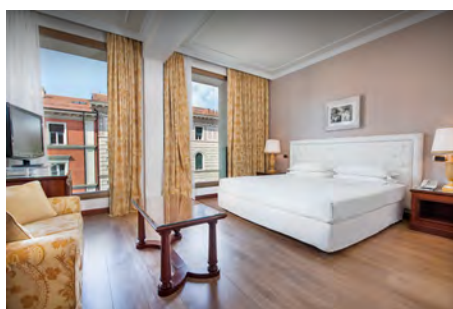

INQUADRA
IL QR CODE
PER VISITARE
LA GALLERIA

OPPURE
CLICCA QUI

GALLERY

Posizione / Location

Centro Città / City Center:

Affacciato sugli archi del Portico - **Patrimonio dell'Unesco**
Overlooking Bologna Portici - **Unesco World Heritage**

Autostrada / Highway: 5 Km

Stazione / Railway Station:

Bologna Centrale - 300 Mt

Aeroporti / Airports:

Guglielmo Marconi: 5 Km

Fiera di Bologna / Bologna Exhibition: 3,5 Km

Hotel Facilities

Sala Meeting / Meeting Room

1 Sala multiservizi

con luce naturale e supporti multimediali

1 multiservice room

with natural daylight and multimedial support

Dehors

Parcheggio privato / Private Parking

Camere / Rooms

Camere / Rooms: 116

12 Singole, 58 Classic,

28 Superior, 18 Deluxe

Benefit:

Flat Tv, Satellite, Sky TV, Free Wi-Fi,
Cassaforte, Phon, Letto King Size (Suite)

Flat TV, Satellite, Sky TV, Free- Wi-Fi,
Safe, Hair Dryer and King Size Bed (Suite)

Food & Beverage

Il Portico Bistrot

Bistrot con cucina tradizionale

Bistrot with local flavour

American Bar

American bar con cocktail, aperitivi e snack

American Bar for cocktails, happy hours and snack

HOTEL INTERNAZIONALE BOLOGNA

Via Indipendenza, 60, 40121 Bologna | +39 051 245544 | www.hotelinternazionalebologna.com