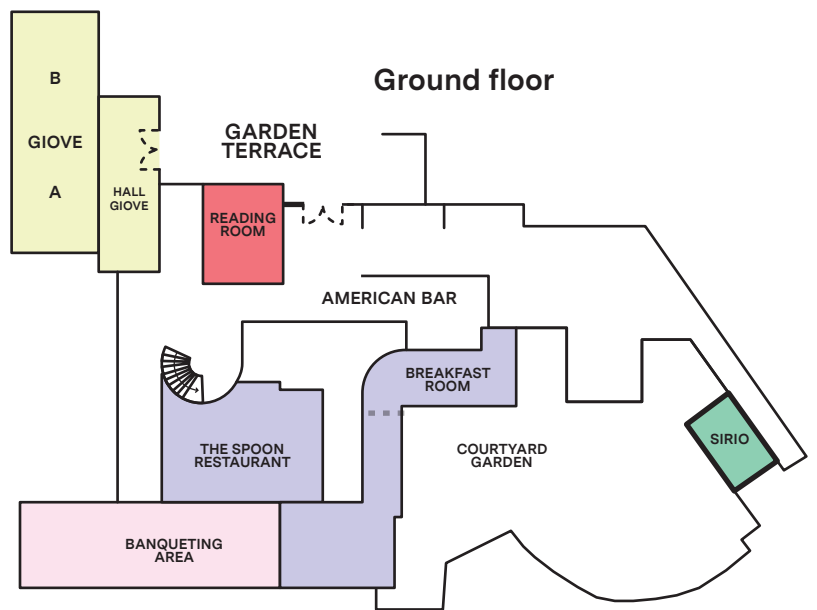

Free- Wi-Fi, Safe, Hair Dryer and Jacuzzi (Suite)

Food & Beverage

Ristorante The Spoon / The Spoon Restaurant:

Elegante ristorante à la carte

Charming à la carte restaurant

Planetario Bar

American bar con dehors

American Bar with summer dehors

Banchettistica / Banqueting

Sale banchetti per eventi o cene private

Banqueting Areas for events and private dinner

ROYAL HOTEL CARLTON BOLOGNA

Via Montebello, 8 - 40121 Bologna | +39 051 249361 | www.royalhotelcarltonbologna.com

Royal Hotel Carlton
B O L O G N A
★ ★ ★ ★

SALA	AREA (mq)	H (m)	PAX (persone)	CLASSROOM	THEATRE	BANQUET	BOARDROOM	CABARET	U-SHAPE
IMPERIALE	620	2,96	450	220	450	450	80	250	80
SATURNO	198	2,60	140	60	140	100	---	---	---
NETTUNO	50	2,70	30	22	30	30	20	20	20
VENERE	42	2,70	20	18	20	20	14	14	18
MARTE	47	2,70	30	24	30	30	26	20	26
MERCURIO	43	2,60	20	18	20	20	15	14	18
URANO	74	2,60	45	30	45	40	25	28	28
GIOVE	184	3,5	170	70	170	140	45	80	50
SIRIO	36	3,5	20	15	20	20	14	14	14