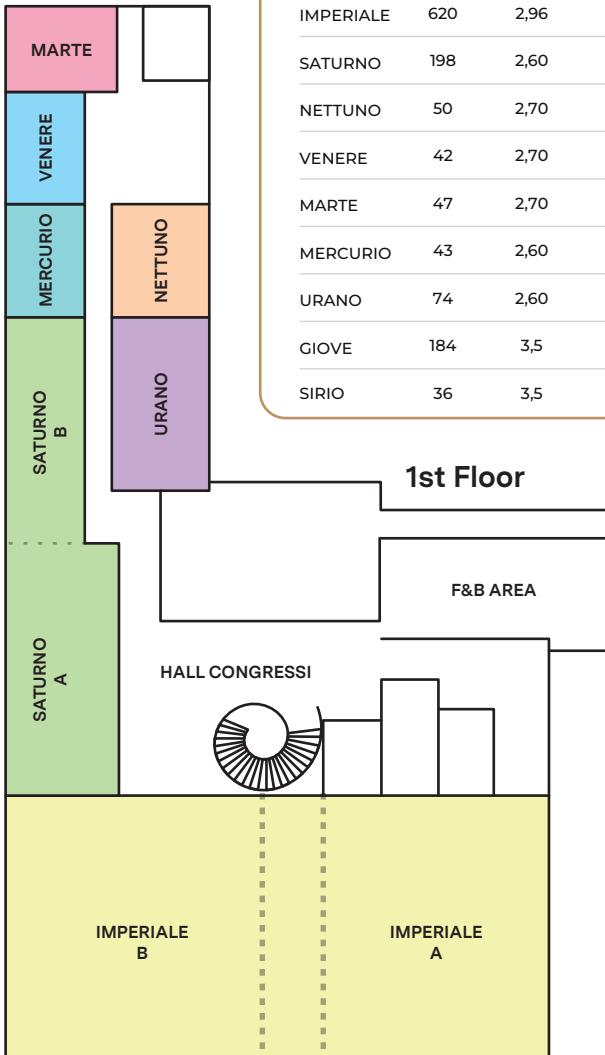

American Bar with summer dehors

Banchettistica / Banqueting

Sale banchetti per eventi o cene private

Banqueting Areas for events and private dinner

ROYAL HOTEL CARLTON BOLOGNA

Via Montebello, 8 - 40121 Bologna | +39 051 249361 | www.royalhotelcarltonbologna.com

Royal Hotel Carlton
B O L O G N A
★ ★ ★ ★

SALA	AREA (mq)	H (m)	PAX (persone)	CLASSROOM	THEATRE	BANQUET	BOARDROOM	CABARET	U-SHAPE
IMPERIALE	620	2,96	450	220	450	450	80	250	80
SATURNO	198	2,60	140	60	140	100	---	---	---
NETTUNO	50	2,70	30	22	30	30	20	20	20
VENERE	42	2,70	20	18	20	20	14	14	18
MARTE	47	2,70	30	24	30	30	26	20	26
MERCURIO	43	2,60	20	18	20	20	15	14	18
URANO	74	2,60	45	30	45	40	25	28	28
GIOVE	184	3,5	170	70	170	140	45	80	50
SIRIO	36	3,5	20	15	20	20	14	14	14