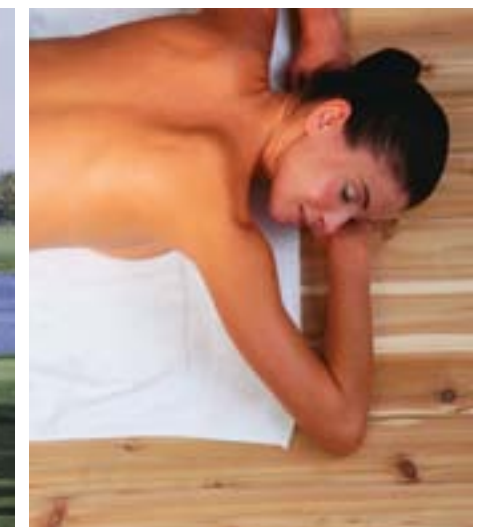

Program includes:

- ❖ 3× Luxury accommodation
- ❖ 3× Buffé breakfast + boarding as ordered
- ❖ 3× Evening bath in hot spring mineral water
- ❖ 1× Sole massage with bath
- ❖ 1× Hawaiian Lomi Lomi massage
- ❖ 1× Welcome drink per person
- ❖ 1× Welcome gift upon arrival
- ❖ 2× Transfer to the golf course Astoria Golf Resort Cihelny for two (back and forth)
- ❖ 2× Golf fee per person – Astoria Golf Resort Cihelny

Complimentary:

25m Swimming pool, Sauna, Steam bath, Whirlpool, Kneipp's footbath, Contrast bath, Fitness centre

Price: from 220 € per person and night*

GOLF COURSES ARE OPENED FROM APRIL TILL OCTOBER. ALL YEAR ROUND IS OPENED FULL SWING GOLF SIMULATOR ABOUT GOLF® ON PREMISES OF SAVOY WESTEND HOTEL.

Prices are in **EUR** per room for **3 nights** stay, including VAT and all taxes applicable.

Minimal length of stay is **3 nights**. Prices are valid from **01. 04. 2018 till 31. 10. 2018 incl.** Price changes are reserved.

* Mentioned price is per person and night with breakfast for period 'High season'.