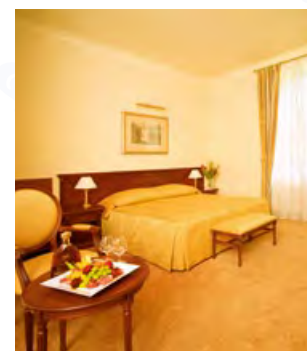

Rooms

- ❖ 102 luxuriously equipped rooms
- ❖ Stylishly equipped bathrooms with bath and shower
- ❖ King size bed (twin beds available)
- ❖ Non-smoking rooms
- ❖ Barrier-free room
- ❖ Individually controlled air-conditioning
- ❖ Telephone
- ❖ Room safe

- ❖ Satellite and paid TV
- ❖ Electronic lock
- ❖ Mini-bar
- ❖ Free internet access (WiFi)
- ❖ Bathrobe and bedroom slippers
- ❖ Ironing set
- ❖ Cleaning set for shoes and clothes
- ❖ Dryer

- ❖ Herbal Bath cosmetics
- ❖ 5 room categories: Economy, Standard, Comfort, Superior, Deluxe
- ❖ Price of accommodation includes buffé breakfast, free entry into the wellness centre (25m swimming pool, Whirlpool, sauna, steam bath, fitness) and parking
- ❖ Hot drink set (tea, coffee, cocoa)

COMFORT