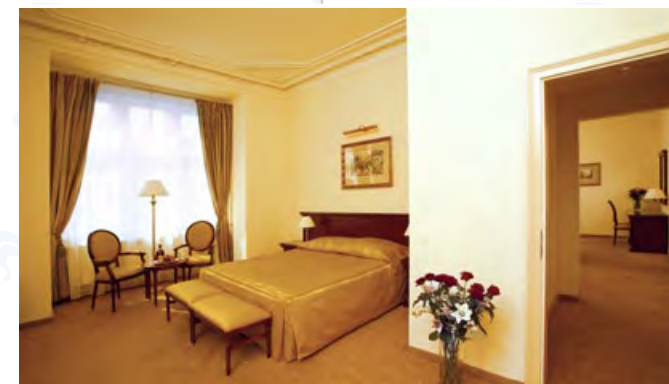

Suite

- ❖ Size of the room 85 m²
- ❖ Villa Carlton (202, 302)
- ❖ Max. 4 adults
  - 2 persons on the main bed 200 × 180 cm
  - 2 persons on extra bed 215 × 90 cm
- ❖ Max. 2 children
  - 2 children on unfolded sofa 175 × 143 cm

- ❖ 2 stylishly equipped bathrooms with a bath-tub
- ❖ 2 separate toilets
- ❖ Elegant ceiling stucco decorations
- ❖ King size bed
- ❖ Non-smoking room
- ❖ Individually controlled air condition unit
- ❖ Telephone
- ❖ In-room safe deposit box
- ❖ Satellite and toll television
- ❖ DVD
- ❖ Electronic lock
- ❖ In-room minibar
- ❖ Free internet access (WiFi)
- ❖ Umbrellas
- ❖ Bathrobes and slippers
- ❖ Ironing set
- ❖ Shoes and clothing cleaning set
- ❖ Hairdryer
- ❖ Luxury Chopard bath cosmetics
- ❖ Welcome fruit plate
- ❖ Welcome flower decorations
- ❖ Bottle of sparkling wine upon arrival
- ❖ Hot drink set (tea, coffee, cocoa)
- ❖ Small gift on arrival

[back to menu Apartments & Suites](#)

[back to main menu](#)

Illustrative Photo – the rooms in the given category may differ from the image.