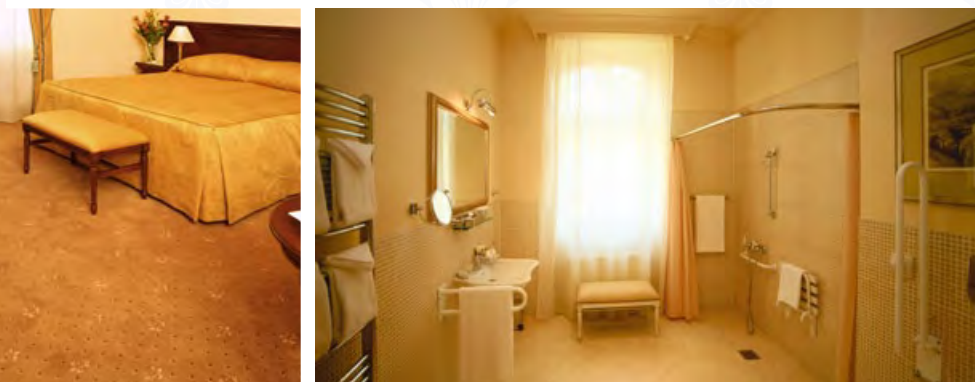

Barrier-free

- ❖ 1× Barrier-free room in Villa Kleopatra
- ❖ Size of the room: 41 m²
- ❖ Max. 2 adults 2 persons on the main bed 200 × 180 cm
- ❖ This room is suitable for: physically challenged persons
  persons with reduced mobility
- ❖ Stylishly equipped bathroom with a shower bath
- ❖ Toilet conformed for physically challenged persons
- ❖ King size bed
- ❖ Non-smoking room
- ❖ Individually controlled air condition unit
- ❖ Telephone
- ❖ In-room safe deposit box
- ❖ Satellite and toll television
- ❖ Electronic lock
- ❖ In-room minibar
- ❖ Free internet access (WiFi)
- ❖ Bathrobes and slippers
- ❖ Ironing set
- ❖ Shoes and clothing cleaning set
- ❖ Hairdryer
- ❖ Herbal Bath cosmetics
- ❖ Hot drink set (tea, coffee, cocoa)

[back to menu Room](#)

[back to main menu](#)

Illustrative Photo – the rooms in the given category may differ from the image.