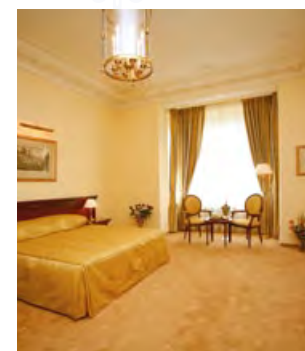

SUPERIOR
CONNECTED