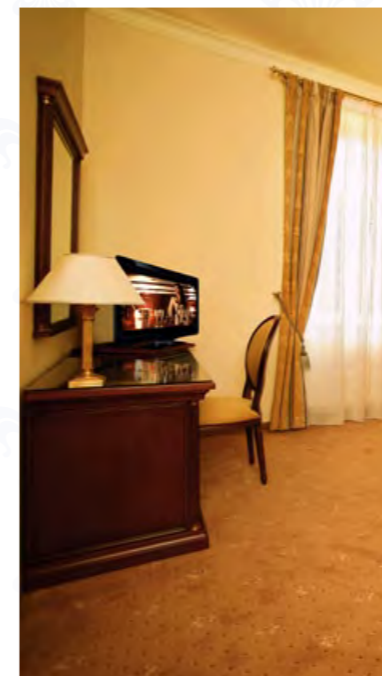

Barrier-free

- ❖ 1× Barrier-free room in Villa Kleopatra
- ❖ Size of the room: 41 m²
- ❖ Max. 2 adults 2 persons on the main bed 200 × 180 cm
- ❖ This room is suitable for: physically challenged persons
  persons with reduced mobility
- ❖ Stylishly equipped bathroom with a shower bath
- ❖ Toilet conformed for physically challenged persons
- ❖ King size bed
- ❖ Non-smoking room
- ❖ Individually controlled air condition unit
- ❖ Telephone
- ❖ In-room safe deposit box
- ❖ Satellite and toll television
- ❖ Electronic lock
- ❖ In-room minibar
- ❖ Free internet access (WiFi)
- ❖ Bathrobes and slippers
- ❖ Ironing set
- ❖ Shoes and clothing cleaning set
- ❖ Hairdryer
- ❖ Herbal Bath cosmetics
- ❖ Hot drink set (tea, coffee, cocoa)

[back to menu Room](#)

[back to main menu](#)

Illustrative Photo – the rooms in the given category may differ from the image.