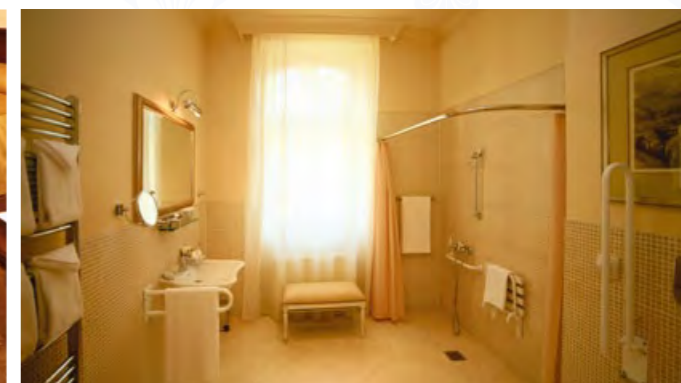

Barrier-free

- ❖ 1× Barrier-free room in Villa Kleopatra
- ❖ Size of the room: 41 m²
- ❖ Max. 2 adults 2 persons on the main bed 200 × 180 cm
- ❖ This room is suitable for: physically challenged persons
  persons with reduced mobility
- ❖ Stylishly equipped bathroom with a shower bath
- ❖ Toilet conformed for physically challenged persons
- ❖ King size bed
- ❖ Non-smoking room
- ❖ Individually controlled air condition unit
- ❖ Telephone
- ❖ In-room safe deposit box
- ❖ Satellite and toll television
- ❖ Electronic lock
- ❖ In-room minibar
- ❖ Free internet access (WiFi)
- ❖ Bathrobes and slippers
- ❖ Ironing set
- ❖ Shoes and clothing cleaning set
- ❖ Hairdryer
- ❖ Herbal Bath cosmetics
- ❖ Hot drink set (tea, coffee, cocoa)

[back to menu Room](#)

[back to main menu](#)

Illustrative Photo – the rooms in the given category may differ from the image.