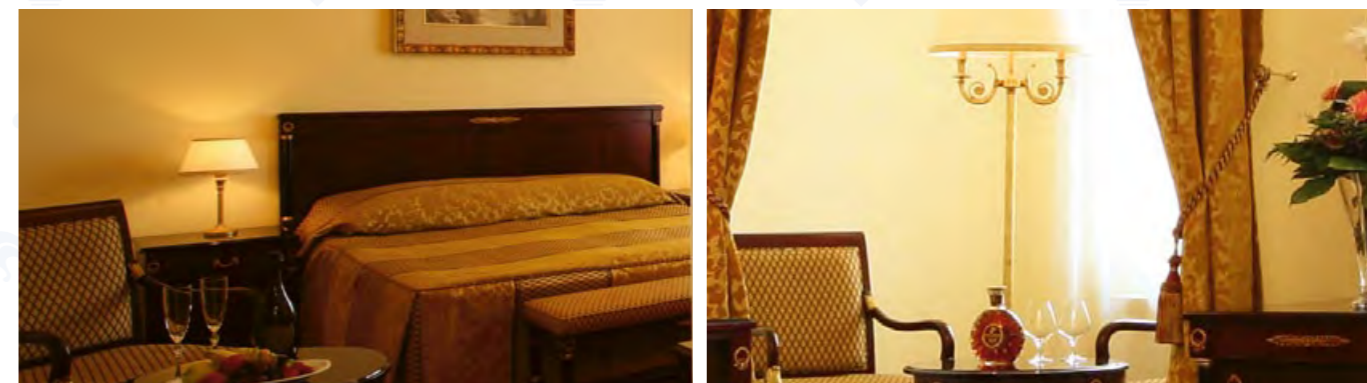

Superior Plus Connected

- ❖ Size of the room 30 + 33 m²
- ❖ Villa Savoy (202+203, 302+303)
- ❖ Max. 4 adults 4 persons on the main bed 200 × 180 cm

- ❖ Luxury gilded furniture
- ❖ Stylishly equipped bathroom with a bath-tub
- ❖ Elegant ceiling stucco decorations
- ❖ King size bed (twin beds available)
- ❖ Non-smoking room
- ❖ Individually controlled air condition unit
- ❖ Telephone
- ❖ In-room safe deposit box
- ❖ Satellite and toll television
- ❖ DVD
- ❖ Electronic lock
- ❖ In-room minibar
- ❖ Free internet access (WiFi)
- ❖ Bathrobes and slippers
- ❖ Ironing set
- ❖ Shoes and clothing cleaning set
- ❖ Hairdryer
- ❖ Herbal Bath cosmetics
- ❖ Umbrellas
- ❖ Hot drink set (tea, coffee, cocoa)

Illustrative Photo – the rooms in the given category may differ from the image.