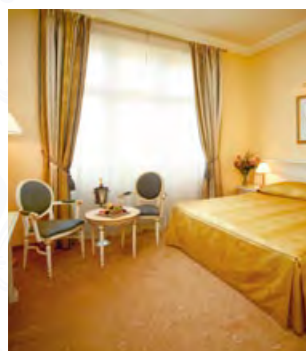

Pokoje

- ❖ 102 luxusně zařízených pokojů
- ❖ Stylově vybavené koupelny s vanou a sprchou
- ❖ Postele velikosti „king size“ (možnost oddělených postelí)
- ❖ Nekuřácké pokoje
- ❖ Bezbariérový pokoj
- ❖ Samostatně ovládaná klimatizace
- ❖ Telefon
- ❖ Pokojový trezor

- ❖ Satelitní a placená TV
- ❖ Elektronický zámek
- ❖ Minibar
- ❖ Bezplatné internetové připojení (WiFi)
- ❖ Župan a domácí trepky
- ❖ Žehlicí sada
- ❖ Čistící sada na boty a oděv
- ❖ Fén

- ❖ Bylinná koupelová kosmetika
- ❖ 5 kategorií pokojů: Economy, Standard, Comfort, Superior, Superior Plus
- ❖ Cena pokoje vždy zahrnuje snídani formou buffé, vstup do hotelového wellness centra (25m plavecký bazén, whirlpool, sauna, parní lázeň, fitness a parkování)
- ❖ Sada pro přípravu teplých nápojů (káva, čaj, kakao)

ECONOMY