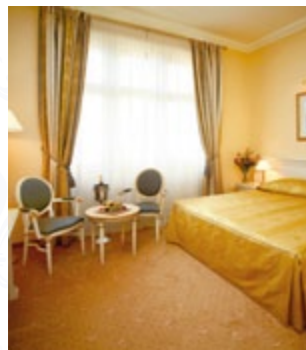

Номера

- ❖ 99 высококачественно оборудованных номера
- ❖ Стильно оформленная ванная комната с ванной и душем
- ❖ Кровати с размерами „king size“ (возможность отдельных кроватей)
- ❖ Номера для некурящих
- ❖ Безбарьерные номера
- ❖ Самостоятельно регулируемое кондиционирование
- ❖ Телефон

- ❖ Сейф в номере
- ❖ SMART TV
- ❖ Электронный замок
- ❖ Мини-бар
- ❖ Бесплатное подключение к интернету
- ❖ Банный халат и домашние шлепанцы
- ❖ Комплект для глажки
- ❖ Комплект для чистки обуви и одежды
- ❖ Кофе машина

- ❖ Фен
- ❖ Травяная косметика
- ❖ 5 категорий номеров: Compact, Standard, Comfort, Superior, Deluxe
- ❖ Цена включает в себя проживание, завтрак, шведский стол¹, бесплатный вход в бассейн, сауну, баню, джакузи, фитнес центр
- ❖ Комплект Nespresso для приготовления горячих напитков (кофе, чай, какао)

COMPACT