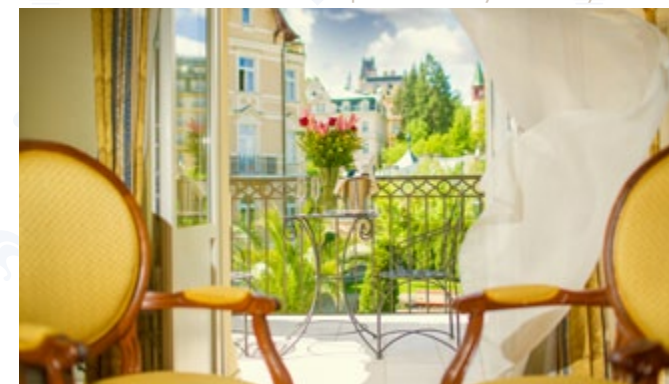

Suite Connected

- ❖ Rozloha pokoje 92 m²
  - 1× Suite
  - 1× Standard
- ❖ Vila Carlton 102 + 103
- ❖ Max. 5 dospělých osob
  - 4 osoby na 2 hlavních postelích 200 × 180 cm
  - 1 osoba na přistýlce 215 × 90 cm

- ❖ 2 samostatné vchody
- ❖ Mezi dvěma ložnicemi jsou zvukotěsné dveře pro zajištění maximálního soukromí
- ❖ 2 stylově vybavené koupelny s vanou
- ❖ 3 toalety
- ❖ Elegantně zdobené stropní štuky
- ❖ 2 postele velikosti „king size“
- ❖ Balkon o rozloze 5 m²
- ❖ Nekuřácký pokoj
- ❖ Samostatně ovládaná klimatizace
- ❖ Telefon
- ❖ Pokojový trezor
- ❖ SMART TV
- ❖ DVD
- ❖ Elektronický zámek
- ❖ Minibar
- ❖ Kávovar
- ❖ Bezplatné internetové připojení (WiFi)
- ❖ Župan a domácí trepy
- ❖ Žehlicí sada
- ❖ Čistící sada na boty a oděv
- ❖ Fén
- ❖ Luxusní řada koupelové kosmetiky Chopard
- ❖ Deštníky
- ❖ Ovocný talíř v den příjezdu
- ❖ Květinová výzdoba v den příjezdu
- ❖ Láhev perlivého vína při příjezdu
- ❖ Set Nespresso pro výrobu teplých nápojů (káva, čaj, kakao)
- ❖ Malý dárek při příjezdu

← návrat do menu Apartmány a suity

návrat do hlavního menu

Ilustrační foto – jednotlivé pokoje se v dané kategorii mohou od vyobrazeného lišit.