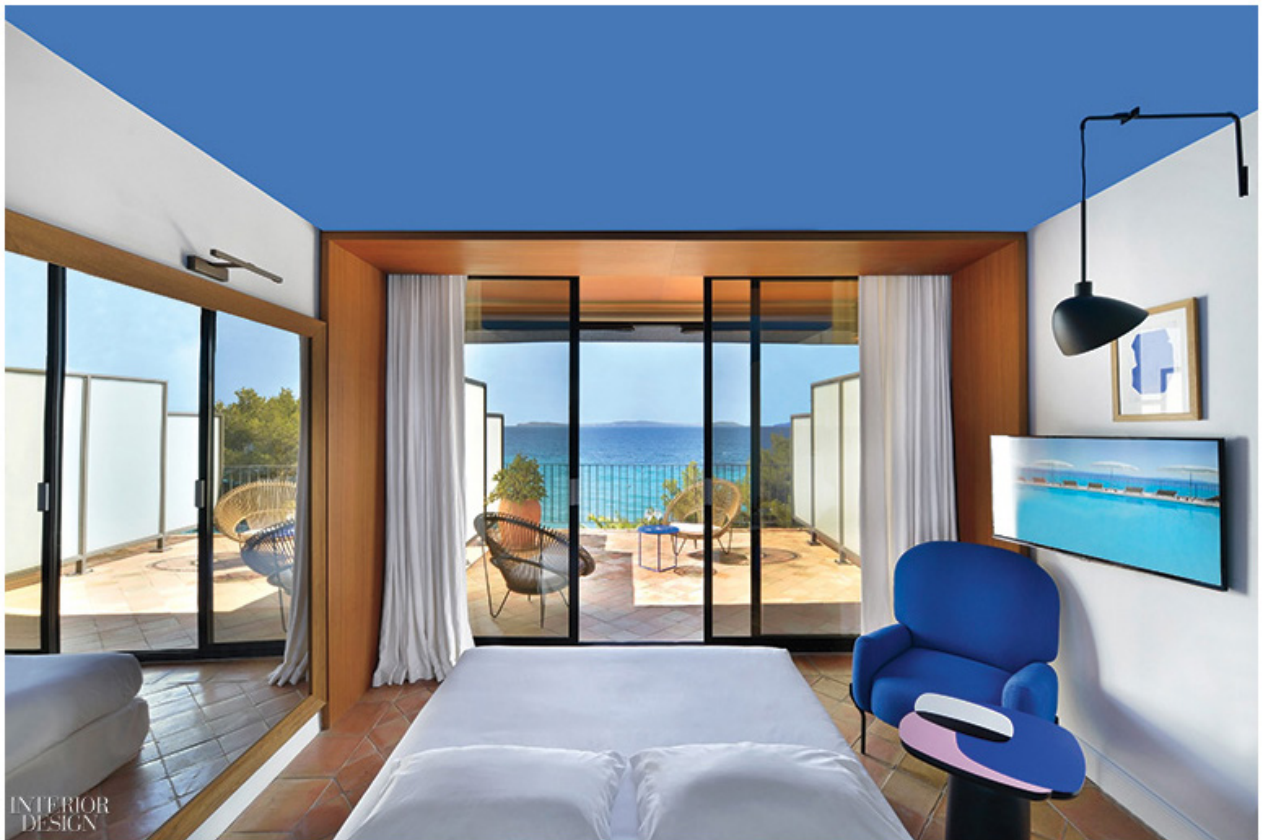

 | Projects

5 Magical Destination Hotels

July 18, 2017

By Georgina McWhirter

[VIEW SLIDESHOW](#)

Le Bailli de Suffren by Agence François Champsaur. Le Rayol-Canadel sur Mer, France. Photography by Yoan Chevojon.

Designer: Agence François Champsaur.

Project: Le Bailli de Suffren, Le Rayol-Canadel sur Mer, France.

Standout: The blues of the sky and the Mediterranean Sea, visible through the sliding glass doors of the guest rooms, reappear in their furniture and painted ceilings.