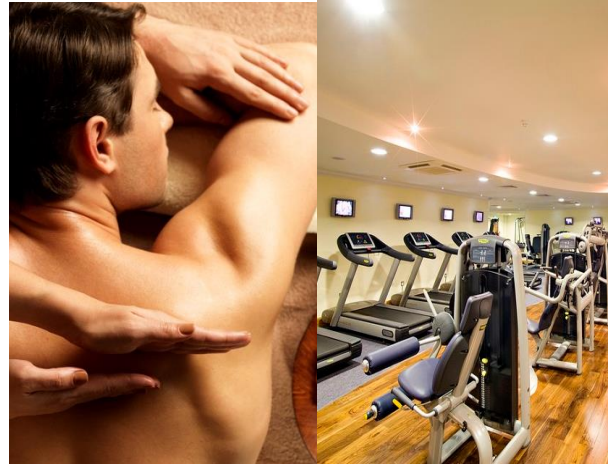

The Den Sports Bar

Fun, comfortable, and exciting The Den complements the tastes of an avid sports fan and the refined businessman. Adorned with leather sofas and live sports streams this is the perfect venue to celebrate with the team after a long day.

REJUVENATE HEALTH CLUB

The Rejuvenate Health Club is your consolidated space to unwind, relax, and stay fit. Make use of the wide range of modern fitness equipment designed and installed to keep you primed and pumped while on business trips or holidays.

After a strenuous workout, schedule a session with our Spa, where your well-being and zen are catered to in the finest detail. With refined touches inspired from around the world, the spa with its elaborate décor is your destination for indulgence. On-hand are our well-trained therapists that offer genuine services to suit your needs.

- Outdoor Swimming Pool
- State of the art Gymnasium and Health Spa
- 24H Reception and Concierge
- Housekeeping Service
- Valet parking
- Business Centre
- Travel Desk
- Male & Female Salon
- Meeting and Events Facilities
- Laundry, pressing and dry cleaning services