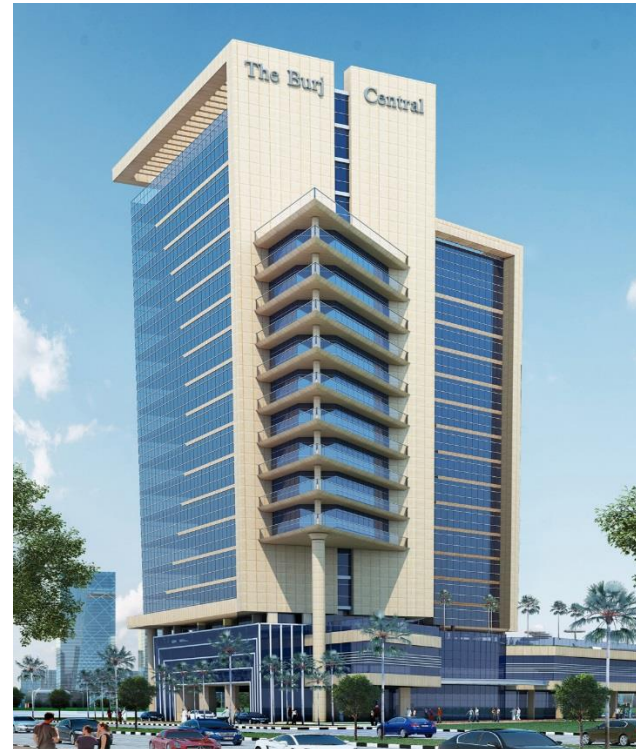

BURJ CENTRAL | ★ ★ ★ ★

Set amidst Business Bay in Dubai, Burj Central features **439 elegant bedrooms**, unique conference facilities, exquisite outlets overlooking the iconic Burj Khalifa, fantastic leisure facilities and stunning grounds.

Burj Central is one of the finest 4-star hotels in the area only minutes away from the Dubai Mall, Burj Khalifa, Dubai World Trade Center and the Dubai Design District; making it the perfect location for all types of events and meetings offering elegance and grandeur along with cutting edge technology for all your business needs.

Boasting excellent meeting and conference facilities, including a range of comfortable function rooms with Wi-Fi throughout the hotel, our unique spaces can accommodate numbers up to 400 delegates or as intimate as 10 guests.

Maintain a stable work-life balance while staying with us and unwind yourself with our leisure facilities, state of the art Gym, Outdoor Pool, and the Rejuvenate Spa. Take your pick from our different restaurant outlets, shisha lounge, or a lively and welcoming sports bar.

RESTAURANTS AND BARS

The Chef's Table Restaurant

Entice your palate at The Chef's Table, with elegant yet unpretentious international delights. The All-day dining restaurant is suitable for family, business or romantic dinners serving with fresh ingredients hand-picked by our chefs.

Panorama | Pool Terrace & Shisha Lounge

Adorned with outstanding views of Dubai, PANORAMA is a casual, poolside restaurant and shisha lounge serving international light snacks and carefully prepared drinks.

The Den Sports Bar

Fun, comfortable, and exciting The Den complements the tastes of an avid sports fan and the refined businessman. Adorned with leather sofas and live sports streams this is the perfect venue to celebrate with the team after a long day.

The Majlis Lounge

Located in the Lobby, relax and enjoy a variety of light snacks paired with an exquisite selection of various tea and coffee.

In-Room Dining

Have an exceptional dining experience delivered straight to your room and choose from an extensive menu – available all day - with options that are ideal for breakfast, full course meals, snacking, or romantic private dinners.