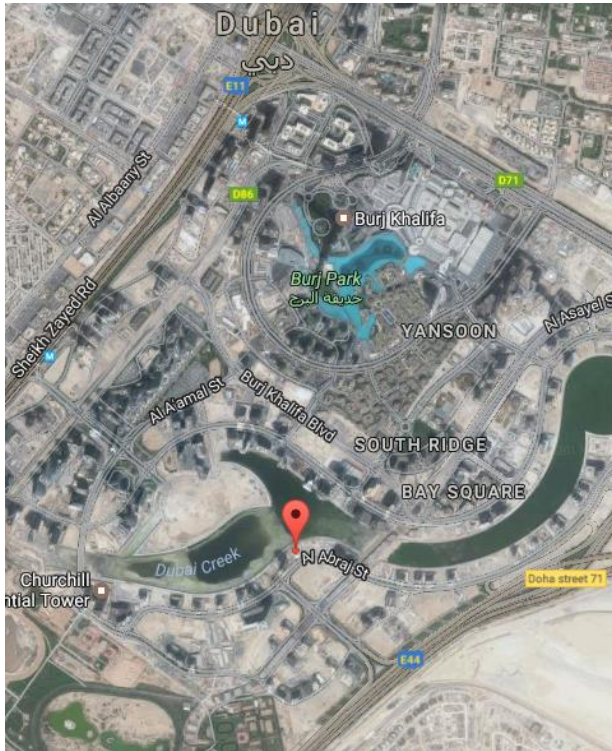

LOCATION

Burj Central boasts a prime location and the perfect base for taking care of business or roaming around the beautiful city, set around the area of the iconic Burj Khalifa and Dubai Mall.

The hotel is perfect regardless of whether you are visiting for business or leisure as many sights and attractions that appeal to every traveler are just minutes away. This also makes it easy to check famous landmarks off your list if you are traveling on business with limited time. Many corporate headquarters and business hubs can be found neighboring the hotel, convenient if you are planning a meeting or gathering.